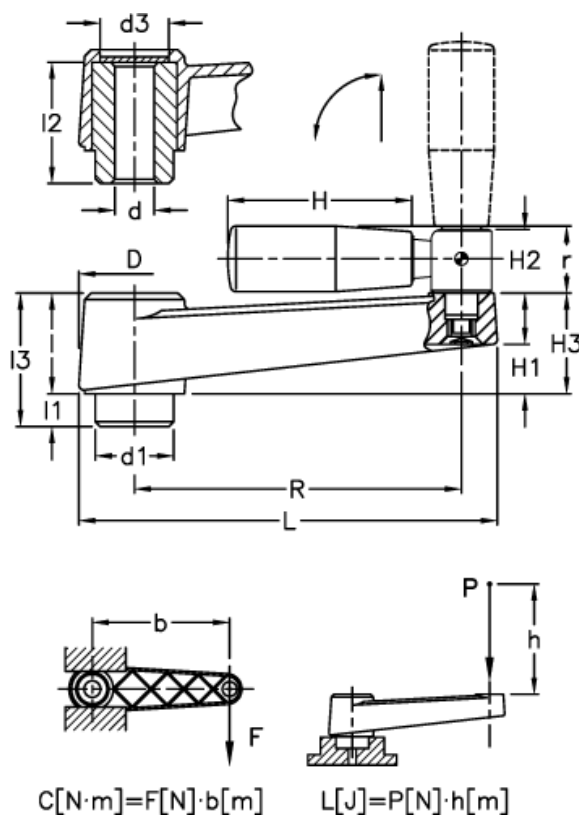

Data Sheet

Article number: 2301044321
 Description: E+G Crank handle
 MT.100+IR-A12

Measures

C (N m) = 200	H3 = 31	R = 100
D = 34	l = 30	
d1 = 24	L = 128	
d3 = 21	L (J) = 27	
d H7 = 12	l1 = 10	
H = 65	l2 = 37	
H1 = 15	l3 = 40	
H2 = 20	r = 22	